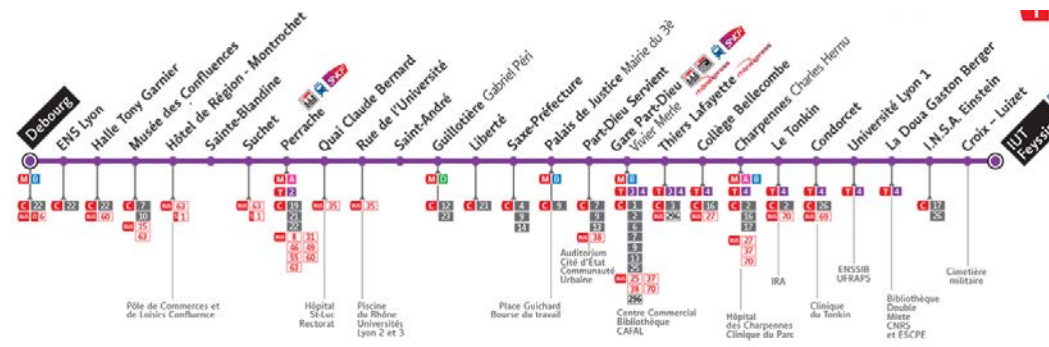

#### By bus :

**From Lyon Perrache train station:** Bus n°63 / stop « Hôtel de Région Montrochet ».

**First bus:** 5:30 am Monday to Saturday.

**Last start:** 12:00 pm Monday to Saturday.

**From St-Paul train station:** Bus S1 / stop « Hôtel de Région Montrochet ».  
**First bus:** 7:00 am Monday to Sunday.  
**Last start:** 8 :30 pm Monday to Sunday.

➔ Look for a bus line at <http://www.tcl.fr/>

. **Take the Rhône Express shuttle** to Lyon Part-Dieu station.  
**Then take the T1 tram** to reach "Hôtel de Région - Montrochet"

Price: about **18 €**the trip

Travel time: approximately **1 hour**

Find all information on <https://www.rhonexpress.fr>.

**By Tram:**

**From Lyon Part-Dieu train station :** Tram T1  
**Stop « Hôtel de Région-Montrochet »**

**From Lyon - Perrache train station:** Around 12 minutes by walk.

### Parking LYON Confluence

Located 5min walk from the Hotel de Région Montrochet.

→ Learn more about this [car park](#).