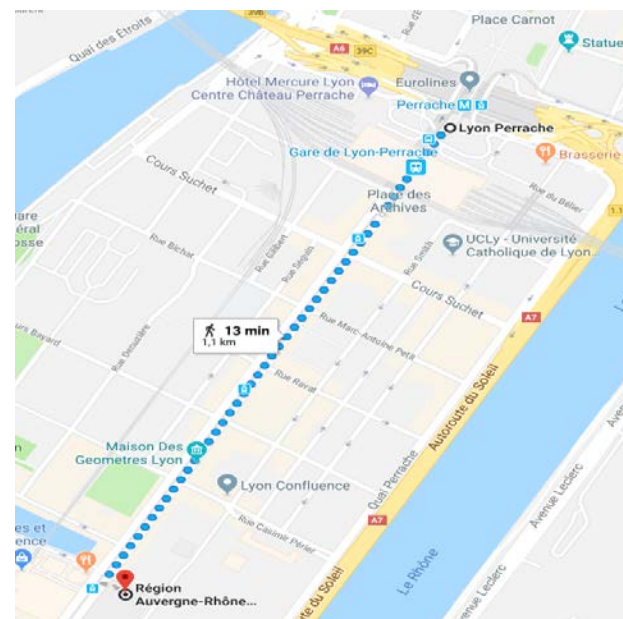

➔ Look for a bus line at <http://www.tcl.fr/>

. **Take the Rhône Express shuttle** to Lyon Part-Dieu station.  
**Then take the T1 tram** to reach "Hôtel de Région - Montrochet"

Price: about **18 €**the trip

Travel time: approximately **1 hour**

Find all information on <https://www.rhonexpress.fr>.

**By Tram:**

**From Lyon Part-Dieu train station :** Tram T1  
**Stop « Hôtel de Région-Montrochet »**

**From Lyon - Perrache train station:** Around 12 minutes by walk.

### Parking LYON Perrache Station

This 900-space car park is located near Lyon Perrache station.

→ Learn more about this [car park](#).

### Parking LYON Confluence

Located 5min walk from the Hotel de Région Montrochet.

→ Learn more about this [car park](#).