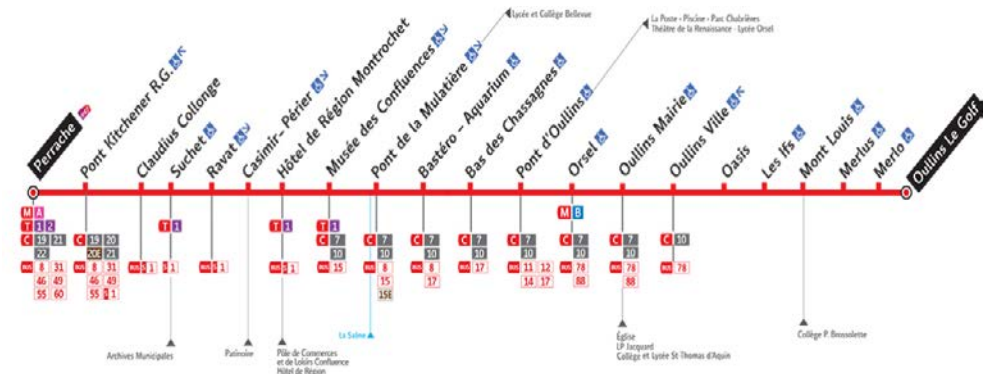

### TRANSPORTS

Latitude : 45.740657  
Longitude : 4.819083

#### By bus :

**From Lyon Perrache train station:** Bus n°63 / stop « Hôtel de Région Montrochet ».

**First bus:** 5:30 am Monday to Saturday.

**Last start:** 12:00 pm Monday to Saturday.

**From St-Paul train station:** Bus S1 / stop « Hôtel de Région Montrochet ».  
**First bus:** 7:00 am Monday to Sunday.  
**Last start:** 8 :30 pm Monday to Sunday.

Travel time: approximately **1 hour**

Find all information on <https://www.rhonexpress.fr>.

**By Tram:**

**From Lyon Part-Dieu train station :** Tram T1  
**Stop « Hôtel de Région-Montrochet »**

**From Lyon - Perrache train station:** Around 12 minutes by walk.

### Parking LYON Confluence

Located 5min walk from the Hotel de Région Montrochet.

→ Learn more about this [car park](#).